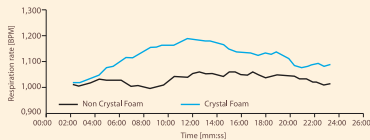

Crystal Ergo Memory Foam Pillows

A winning combination of memory foam infused with 16 crystals, this Biocrystal® technology is scientifically researched to prove its effectiveness through the presence of crystal on one's breathing, muscle activity, and heart rate, resulting in better and deeper sleep.

Available in two options and designs, Ergofit and Ergotech, both are crafted to suit each's preference of firmness and sleep posture.

Research results prove the extraordinary effectiveness of crystal foam

Breathing