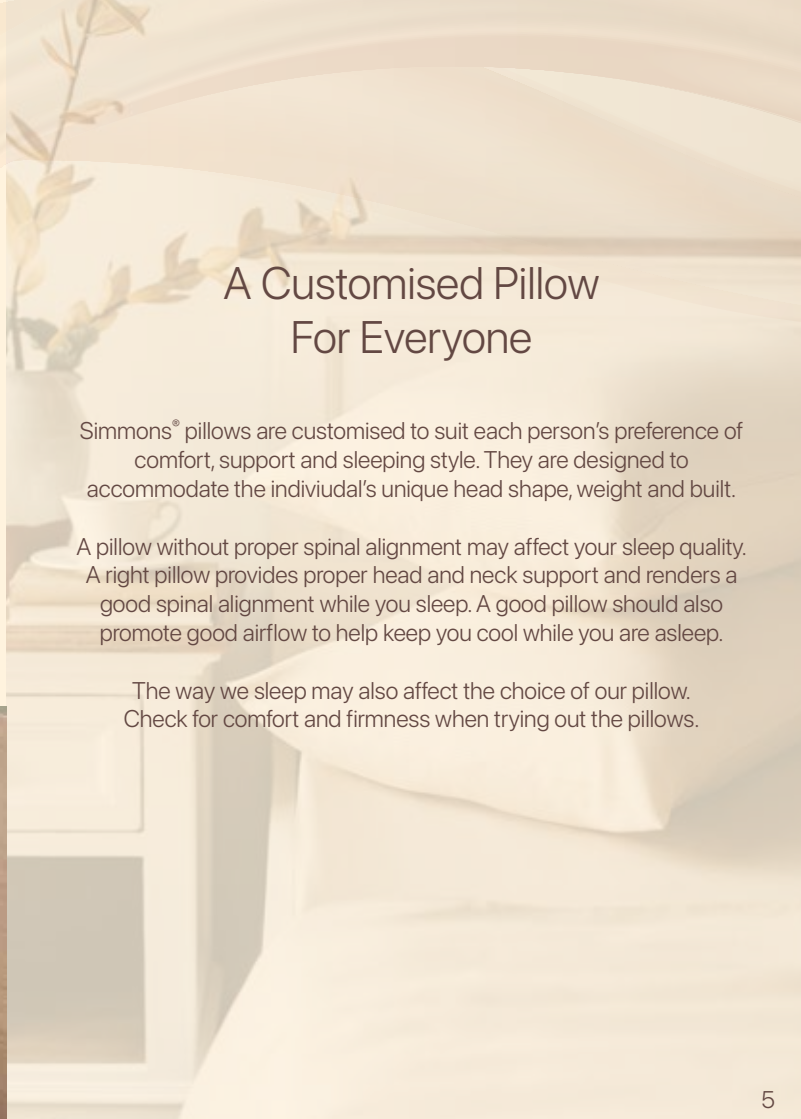

A Customised Pillow For Everyone

Simmons® pillows are customised to suit each person's preference of comfort, support and sleeping style. They are designed to accommodate the individual's unique head shape, weight and built.

A pillow without proper spinal alignment may affect your sleep quality. A right pillow provides proper head and neck support and renders a good spinal alignment while you sleep. A good pillow should also promote good airflow to help keep you cool while you are asleep.

The way we sleep may also affect the choice of our pillow. Check for comfort and firmness when trying out the pillows.