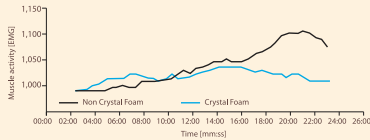

Muscle Activity

Less muscle activity means higher relaxation