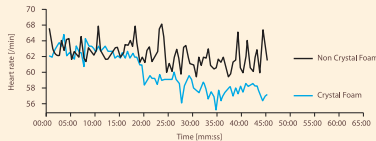

Heart Rate

Care Instructions

Simmons® Crystal Ergo Memory Foam Pillows can be washed and tumbled dry. Recommended temperature is 40 deg Celsius.

Water temperature 40°C

Do not bleach

Do not tumble dry

Iron at medium temperature

Dry clean